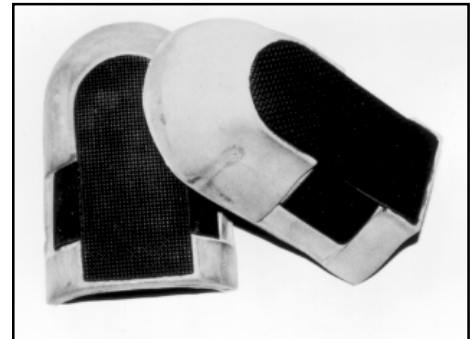

The economical 96101 features an extra wide cotton/elastic strap with our anatomically molded foam pad.

A Best Buy For:

- Painting and gardening • Car and boat maintenance
- Cleaning floors and cupboards • All your household chores

- Snug and Nonbinding
- Comfortable when walking or kneeling
- Fully adjustable hook/loop fastening

**UNCONDITIONALLY
GUARANTEED
AGAINST ANY DEFECTS
IN WORKMANSHIP**

The amazingly durable 96102 offers a super tough second layer of rubber in addition to the 96101's unique features.

- Tough hard plastic outer shell covers and protects entire knee
- Hinged for natural motion of knee
- Lightweight for all-day use
- 1/2" closed cell foam inner pad provides superior comfort
- Elastic woven straps keep pad in place while kneeling, standing and walking
- Speed-Clips allow for quick dressing and are adjustable while worn