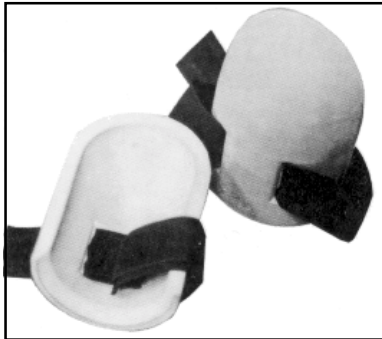

The economical 96101 features an extra wide cotton/elastic strap with our anatomically molded foam pad.

A Best Buy For:

- Painting and gardening • Car and boat maintenance
- Cleaning floors and cupboards • All your household chores

- Snug and Nonbinding
- Comfortable when walking or kneeling
- Fully adjustable hook/loop fastening

**UNCONDITIONALLY
GUARANTEED
AGAINST ANY DEFECTS
IN WORKMANSHIP**

The amazingly durable 96102 offers a super tough second layer of rubber in addition to the 96101's unique features.

- Tough hard plastic outer shell covers and protects entire knee
- Hinged for natural motion of knee
- Lightweight for all-day use
- 1/2" closed cell foam inner pad provides superior comfort
- Elastic woven straps keep pad in place while kneeling, standing and walking
- Speed-Clips allow for quick dressing and are adjustable while worn